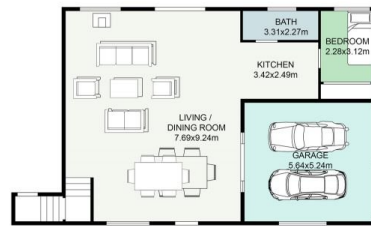

Price : Auction
Land Size : 2.5 Acres
View : <https://www.ellejayne.com.au/sale/nsw/lake-macquarie-west/cooranbong/residential/house/8118651>

Ben Wrigley
1300 322 366

Sally Wrigley
(02) 4973 2775

This floor plan including furniture, fixture measurements and dimensions are approximate and for illustrative purposes only. BoxBrownie.com gives no guarantee, warranty or representation as to the accuracy and layout. All enquiries must be directed to the agent, vendor or party representing this floor plan.