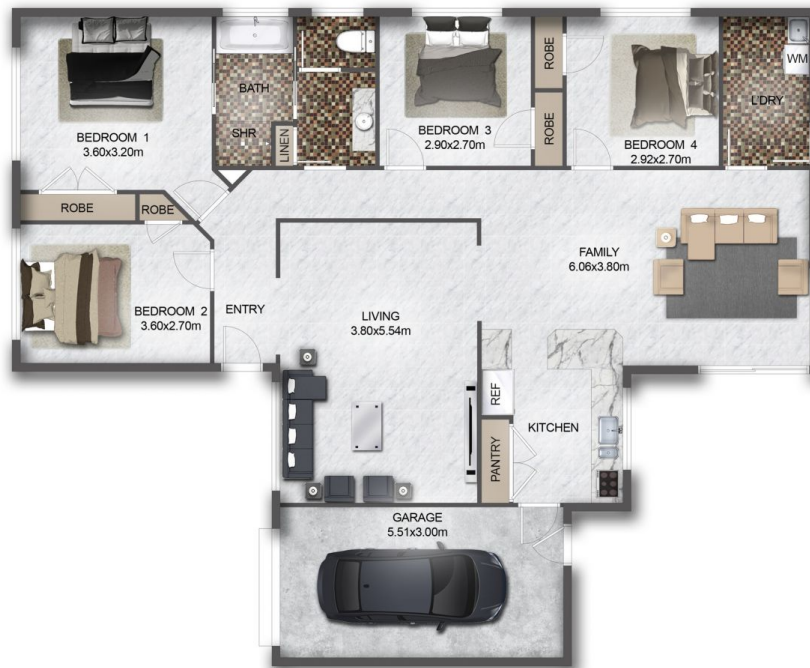

22 Kennedy Close Cooranbong NSW

4  1  2 

SOLD BY BEN WRIGLEY FROM ELLEJAYNE REALTY FOR \$730,000! CALL 0409652160 IF YOU'RE THINKING OF SELLING TODAY AS WE HAVE BUYERS STILL LOOKING LOCALLY!

Type : House
Price : \$ 730,000
Land Size : 569 sqm
View : <https://www.ellejayne.com.au/sale/nsw/lake-macquarie-west/cooranbong/residential/house/7212833>

Ben Wrigley
1300 322 366

Jayse Russo
(02) 4973 2775

FLOOR PLAN

This floor plan including furniture, fixture measurements and dimensions are approximate and for illustrative purposes only. BoxBrownie.com gives no guarantee, warranty or representation as to the accuracy and layout. All enquiries must be directed to the agent, vendor or party representing this floor plan.